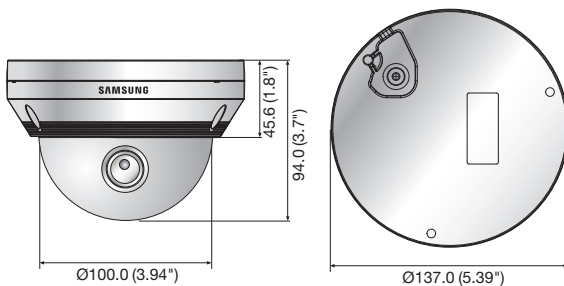

Dimensions

Unit : mm (inch)

Accessories (Optional)

SCV-6023RN/P

VIDEO	
Imaging Device	1/2.9" 2M CMOS
Total Pixels	2,000(H) x 1,121(V) 2.24M pixels
Effective Pixels	1,984(H) x 1,105(V) 2.19M pixels
Scanning System	Progressive scan
Min. Illumination	
	Color : 0.25Lux (F2.1) B/W : 0Lux (IR LED on)
S / N Ratio	52dB (AGC off, Weight on)
Video Output	BNC (AHD, CVBS selectable)
Resolution	1920 x 1080
Max. Framerate	30fps@1080p, 30fps@720p
LENS	
Focal Length (Zoom Ratio)	4mm fixed
Max. Aperture Ratio	F2.1
Angular Field of View	H : 72.2° / V : 52.9° / D : 94.3°
Min. Object Distance	0.5m (1.64ft)
Focus Control	Manual
Lens Type	Fixed
Mount Type	Board-in type
PAN / TILT / ROTATE	
Pan / Tilt / Rotate Range	0° ~ 350° / 0° ~ 67° / 0° ~ 355°
OPERATIONAL	
On Screen Display	English, Japanese, Spanish, French, Portuguese, Korean, German, Italian, Russian, Polish, Czech, Romanian, Serbian, Swedish, Danish, Turkish
Camera Title	Off / On (Displayed 15 characters)
Day & Night	Auto (ICR) / Color / B/W
Backlight Compensation	Off / User BLC / HLC
Wide Dynamic Range	DWDR
Digital Noise Reduction	SSNRIV (Off / On)
Defog	Off / Auto / Manual
Motion Detection	Off / On (4 zones)
Privacy Masking	Off / On (4 zones rectangle)
Gain Control	Off / Low / Middle / High
White Balance	ATW / Outdoor / Indoor / Manual / AWC (1,800K° ~ 10,500K°)
Electronic Shutter Speed	1sec ~ 1/12,000sec
Reverse	Off / H-Rev / V-Rev / HV-Rev
Profile	Basic, Day & Night, Backlight, Indoor, User
Remote Control Interface	Coaxial control
Protocol	Coax : NTSC/PAL - Samsung CCVC, Pelco-C (Coaxitron), AHD - ACP (AHD Coax Protocol)
IR Distance	20m (65.62ft)
Video Transmission Distance	500m (1,640.42ft) (75-5 coaxial cable)
ENVIRONMENTAL	
Operating Temperature / Humidity	-30°C ~ +55°C (-22°F ~ +131°F) / Less than 90% RH *Start up should be done at above -10°C (+14°F)
Ingress Protection	IP66
Vandal Resistance	IK10
ELECTRICAL	
Input Voltage / Current	12V DC ±10%
Power Consumption	Max. 4.2W
MECHANICAL	
Color / Material	Ivory / Aluminum
Dimensions (WxH)	Ø137.0 x 94.0mm (Ø5.39" x 3.7")
Weight	560g (1.23 lb)